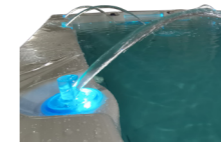

Pop Up Fountains

These delightful pop-up fountains add a real wow factor with LED lighting synchronised to the internal lighting.

Touch Screen Control

The spaTouch2™ has a user-friendly interface which allows you to adjust the temperature, jets, mood lighting and full control of your integrated sound system.