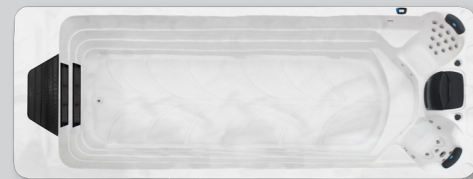

CAYMAN 19FT

580 x 228 x 150cm

PERSON **3**
2 SEATS

JETS **38**
2 TURBINE
30 PULSAR
6 AIR

PUMPS **6**
4 TURBINE
1 MASSAGE
1 AIR BOOSTER

New for 2022 is the outstanding Cayman Swim Spa which employs the latest T3 Truwave Turbine Technology to provide the ultimate swim experience. If you are looking for a deep swim spa with the power to accommodate the strongest of athletes or simply looking to enjoy swimming as part of your fitness regime then the Cayman is for you.

The two large integrated grilles at the front of the unit allow the T3 system to create an even flow of water, resulting in a turbulence-free swim current for professional-level swimming exercise. This fully adjustable swim current is wider than your body and deeper than your stroke but, even at full power, it still feels like you're swimming in open water.

Once you've finished your fitness routine there are two hydrotherapy massage seats integrated at the rear designed for immediate muscle recovery. With its stunning looks including LED lighting throughout the Reef Spas Cayman certainly ticks all the boxes.

T3 - TruWave Turbine Technology

The T3 Truwave Turbine Technology creates a smooth, natural and extremely powerful counter-swim current. This wide and deep current can be fully adjusted to meet any swimming speed or ability.

Multiple Cascade Waterfalls

The Cayman has 6 stunning cascade waterfalls each fitted with integrated multicoloured LED lighting to create a stunning "curtain of light" as the water cascades into the swim spa. Waterflow is easily adjusted by a simple dial.

Touch Screen Control

The spaTouch2™ has a user-friendly interface which allows you to adjust the temperature, jets, mood lighting and full control of your integrated sound system.

Technical Information