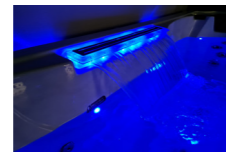

Cascade Waterfall

A 50cm wide waterfall feature, with fully adjustable water control adding a beautiful, soothing touch to your hot tub.