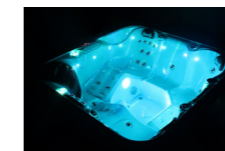

Tri Fountains

The gorgeous waterfall feature consists of 3 independent fountains all of which can be fully adjusted to regulate the water flow.

PLUG & PLAY

Plug and Play System

It may only require a 13amp power supply, but the Futuna doesn't compromise on features. This cost-saving option allows you to connect the hot tub to an existing waterproof outdoor socket. Please check suitability with your electrician.