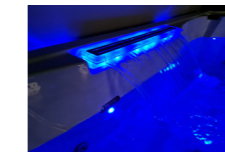

Cascade Waterfall

A 50cm wide waterfall feature, with fully adjustable water control adding a beautiful, soothing touch to your hot tub.

Touch Screen Control

The spaTouch2™ has a user-friendly interface which allows you to adjust the temperature, jets, mood lighting and full control of your integrated sound system.