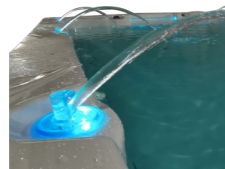

ANDROS 19FT

580 x 220 x 149cm

Reef Spas

PERSON **7**
5 SEATS
1 LOUNGER

JETS **85**

3 RIVER
82 PULSAR

PUMPS **6**
3 SWIM
3 MASSAGE

Technical Information

- 580cm x 220cm x 149cm
- 5 Seats & 1 loungers
- 3 River & 82 Pulsar Adjustable Jets
- 3 x 3HP Swim Pump
- 3 x 3HP Massage Pump
- 40amp (Swim) 32amp (Spa)
- 5,200ltr (Swim) 960ltr (Spa)
- 1,550kg Empty Weight

With the Andros Swim Spa you can experience the best of both worlds: A stunning 19' long swim spa combining a generous swim area with a luxurious spa.

The swim area has three powerful river jets to create a smoothly adjustable swim current perfect for resistance swimming or exercise and to the rear of the swim area are three relaxing massage seats.

In addition, the Andros has a spacious integral spa at the rear. This separate spa has its own fully functional control panel allowing you to heat the spa to the desired temperature and take full control of its varied features and multiple Pulsar jets.

With four comfortable massage seats including a relaxing lounge it makes for the perfect spot for unwinding after a strenuous workout. The spa area also has two deep captains chairs for a great spa experience that all the family can enjoy.

River Jets

The three large River Jets are powered by a three pump system, creating an adjustable current to suit any swimmer style and ability.

Six Fountains

These delightful pop-up fountains add a real wow factor with LED lighting synchronised to the standard integral lighting. Easily operated by a simple turn off the control these adjustable water fountains help provide your own haven of tranquillity.

Dedicated Hot Tub Section

The Andros has a dedicated hot tub section which allows its users to set two different temperatures. This means that both the swimmer and everyone else can have the water just right.