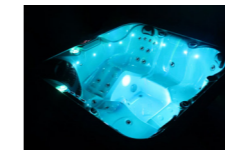

Tri Fountains

The gorgeous waterfall feature consists of 3 independent fountains all of which can be fully adjusted to regulate the water flow.

LED Lighting

Add an enchanting glow to your spa water with the integrated multi-coloured LED lights.